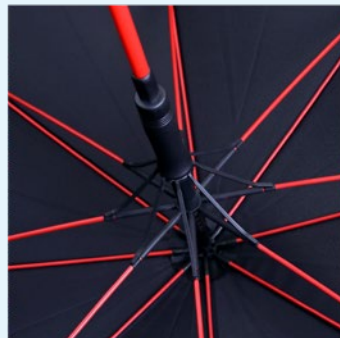

Tire Handle Car Umbrella

Color: Frame: Red

Cloth: Black, grey, blue, brown, green

Custom digital print

Product Size: Dia 47.24" x 35.83"(open)

Material: Canopy: 190T pongee canopy with UV blocking material

Stretcher: fiberglass

Shaft: fiberglass

Handle: ABS

Umbrella Cover: polyester