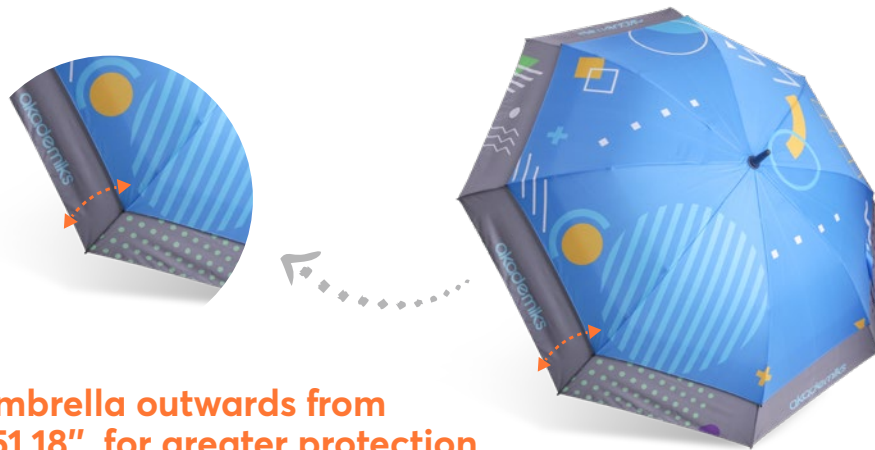

Expand umbrella outwards from 47.24" to 51.18", for greater protection.