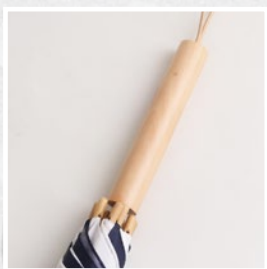

# REAL WOODEN HANDLE

PCH908

PCH906

PCH912

PCH910

PCH807

**PCH908**

**5 WEEK**  
TURNAROUND