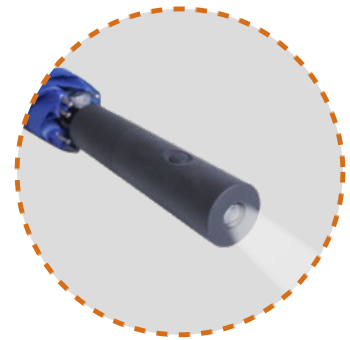

WALKING LOGO PROJECTOR

*Please note: product handle contains AAA batteries, which may be a choke hazard for young children.

PROJECTOR LOGO

* Custom logo disc included in base price