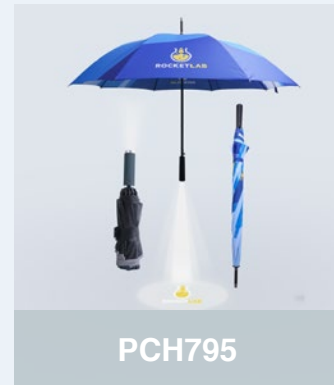

RANGE BY SIZE

Coupe

41.34"-42.52"

PCH450

PCH775

Classic

47.24"

PCH780

PCH795

PCH804

PCH808

Exec

51.18"

PCH782