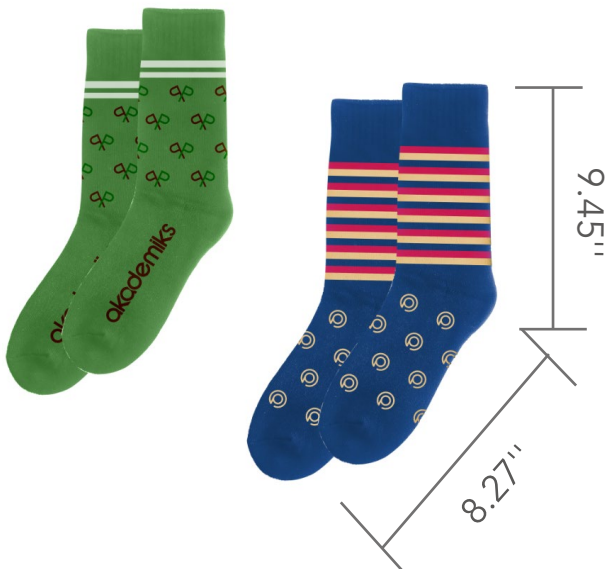

## PREMIUM CREW WOVEN WORK SOCKS - WITH TOWEL BOTTOM

**Product Color:** Customized

**Product Size:** 8.27" x 9.45"

**Material:** 75%cotton, 17%polyester  
& 8%elastane

**INNER**

**TOWEL BOTTOM**

\*Suitable for indoor or outdoor activities.