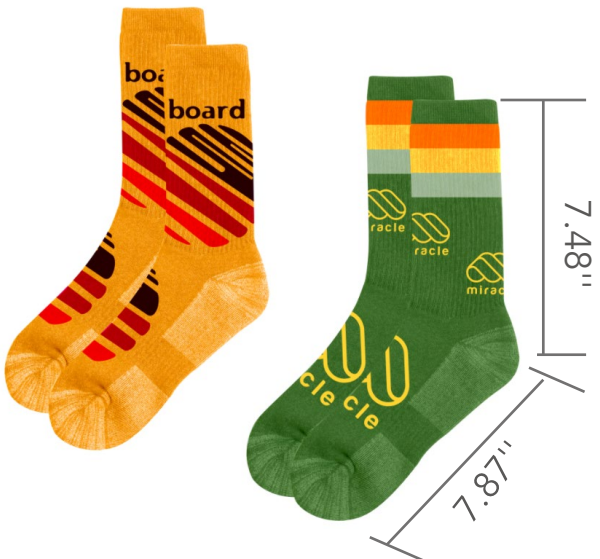

PCH567

5 WEEK
TURNAROUND

7 WEEK
TURNAROUND

CREW WOVEN WORK SOCKS - WITH TOWEL BOTTOM

Product Color: custom

Product Size: 7.48" x 7.87"

Material: 80% Cotton, 17% Polyester & 3% Spandex