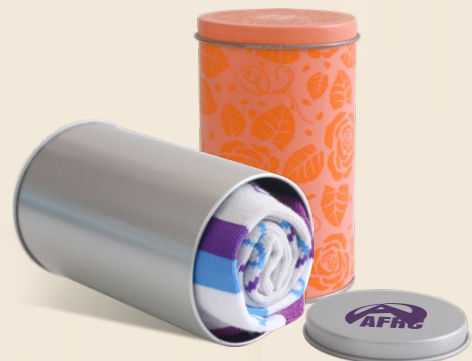

● Tin packaging