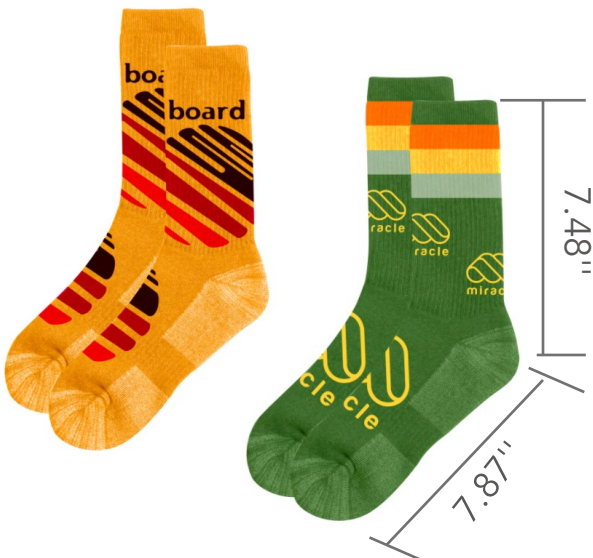

PCH567

5 WEEK
TURNAROUND

7 WEEK
TURNAROUND

CREW WOVEN WORK SOCKS - WITH TOWEL BOTTOM

Product Color: custom

Product Size: 7.48" x 7.87"

Material: 80%Cotton, 17%Polyester &
3%Spandex